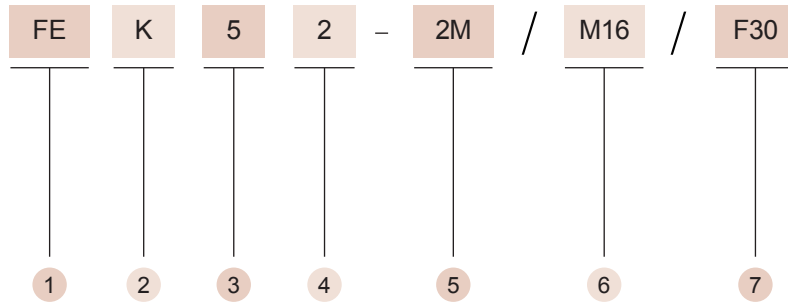

Receptacle

1 FE M12x1 Receptacle
FM 7/8" Receptacle

4 Termination (mounting style)
1 Rear mount
2 Front mount

7 Cable Jacket
F30/F31/S30

2 K Female
Z Male

5 Length [m]

3 Number of Pins:
Contact distribution

6 Thread Type (Connection thread)
M16
Blank PG9
NPT 1/2-14NPT
NPSM 1/2-14NPSM